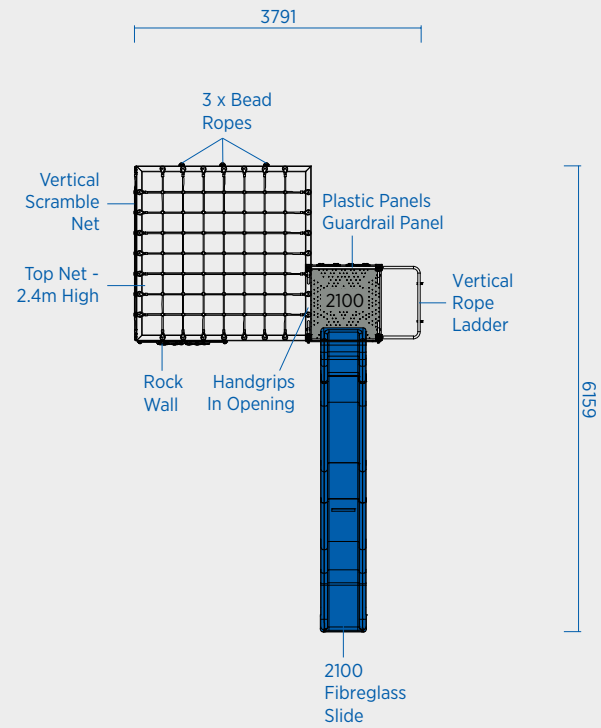

- Colours**
- Powder Coat**  
Deep Pool  
APO Grey  
Intensity Reef
  - Corrugated Sheet**  
N/A
  - Timber**  
N/A
  - HDPE Plastic**  
Grey/White/Grey  
Blue/Yellow/Blue
  - Wire Rope**  
Blue
  - Fibreglass Slide**  
Central Blue
  - Rotomoulded Plastic**  
N/A

 Made in Australia

SCALE 1:100

• Plans and illustrations are schematic only, actual detail may vary.  
Do not scale for dimensions. Allow 5% minimum additional clearance for site variations.

SCALE 0 1 2 3 4  
1:100