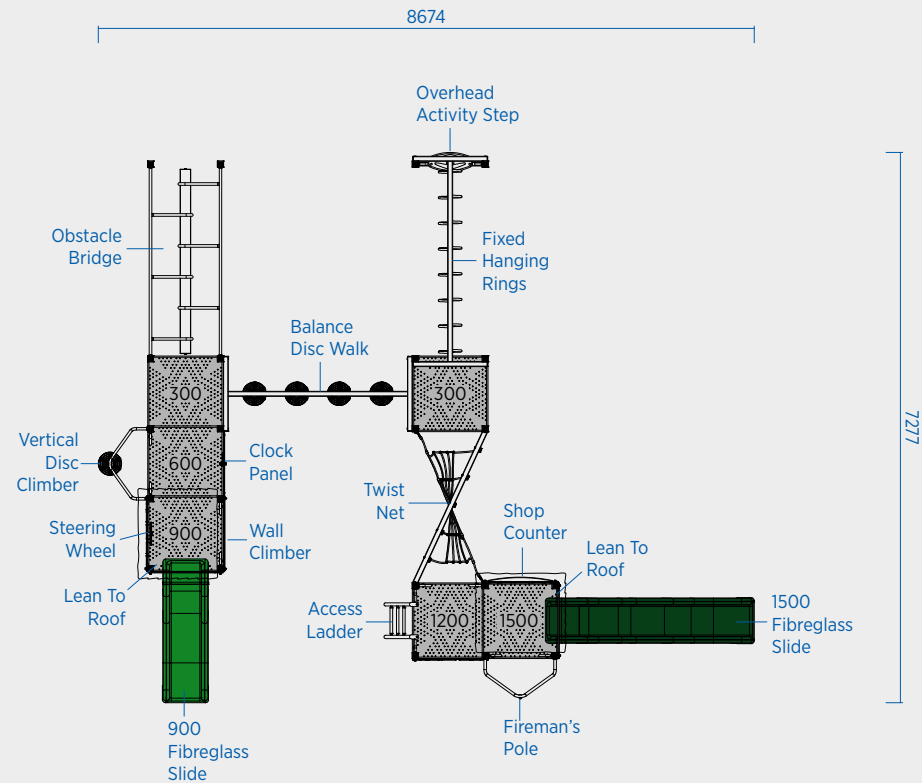

 Made in Australia

Planning Concept © Adventure Playgrounds Pty. Ltd. 2023. Illustrations are schematic only, and may vary slightly from reality.

Standard Guardrail Panels - Paling

SCALE 1:100 0 1 2 3 4

• Plans and illustrations are schematic only, actual detail may vary.
Do not scale for dimensions. Allow 5% minimum additional clearance for site variations.