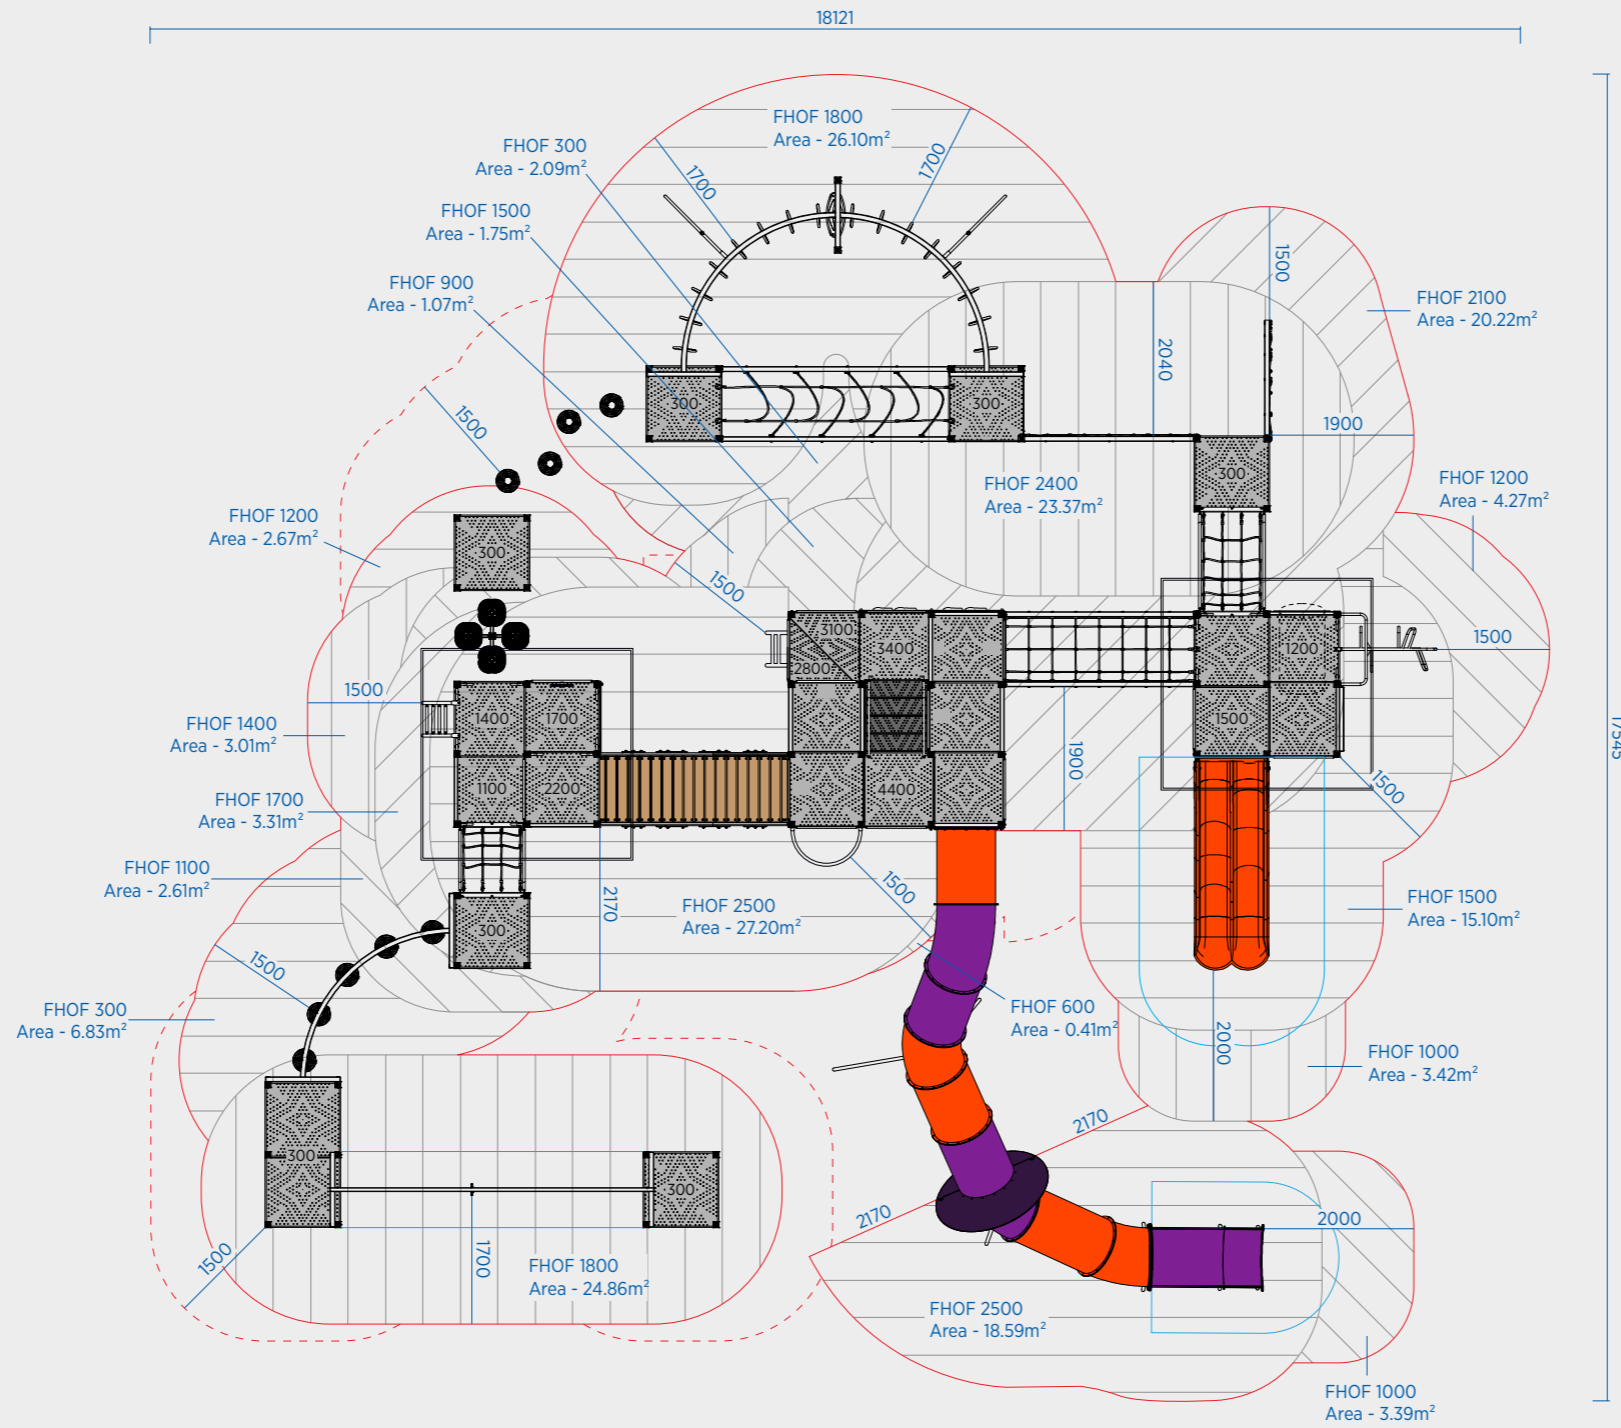

Plan and Concept © Adventure Play Equipment Pty. Ltd. 2023. Illustrations are schematic and do not represent actual equipment.

 Made in Australia

SCALE 1:100 0 1 2 3 4

SP Steel Pipe Panel
P Perforated Steel Panel

Plans and illustrations are schematic only, actual detail may vary. Do not scale for dimensions. Allow 5% minimum additional clearance for site variations.

Plan and Concept © Adventure Playgrounds Pty. Ltd. 2023.