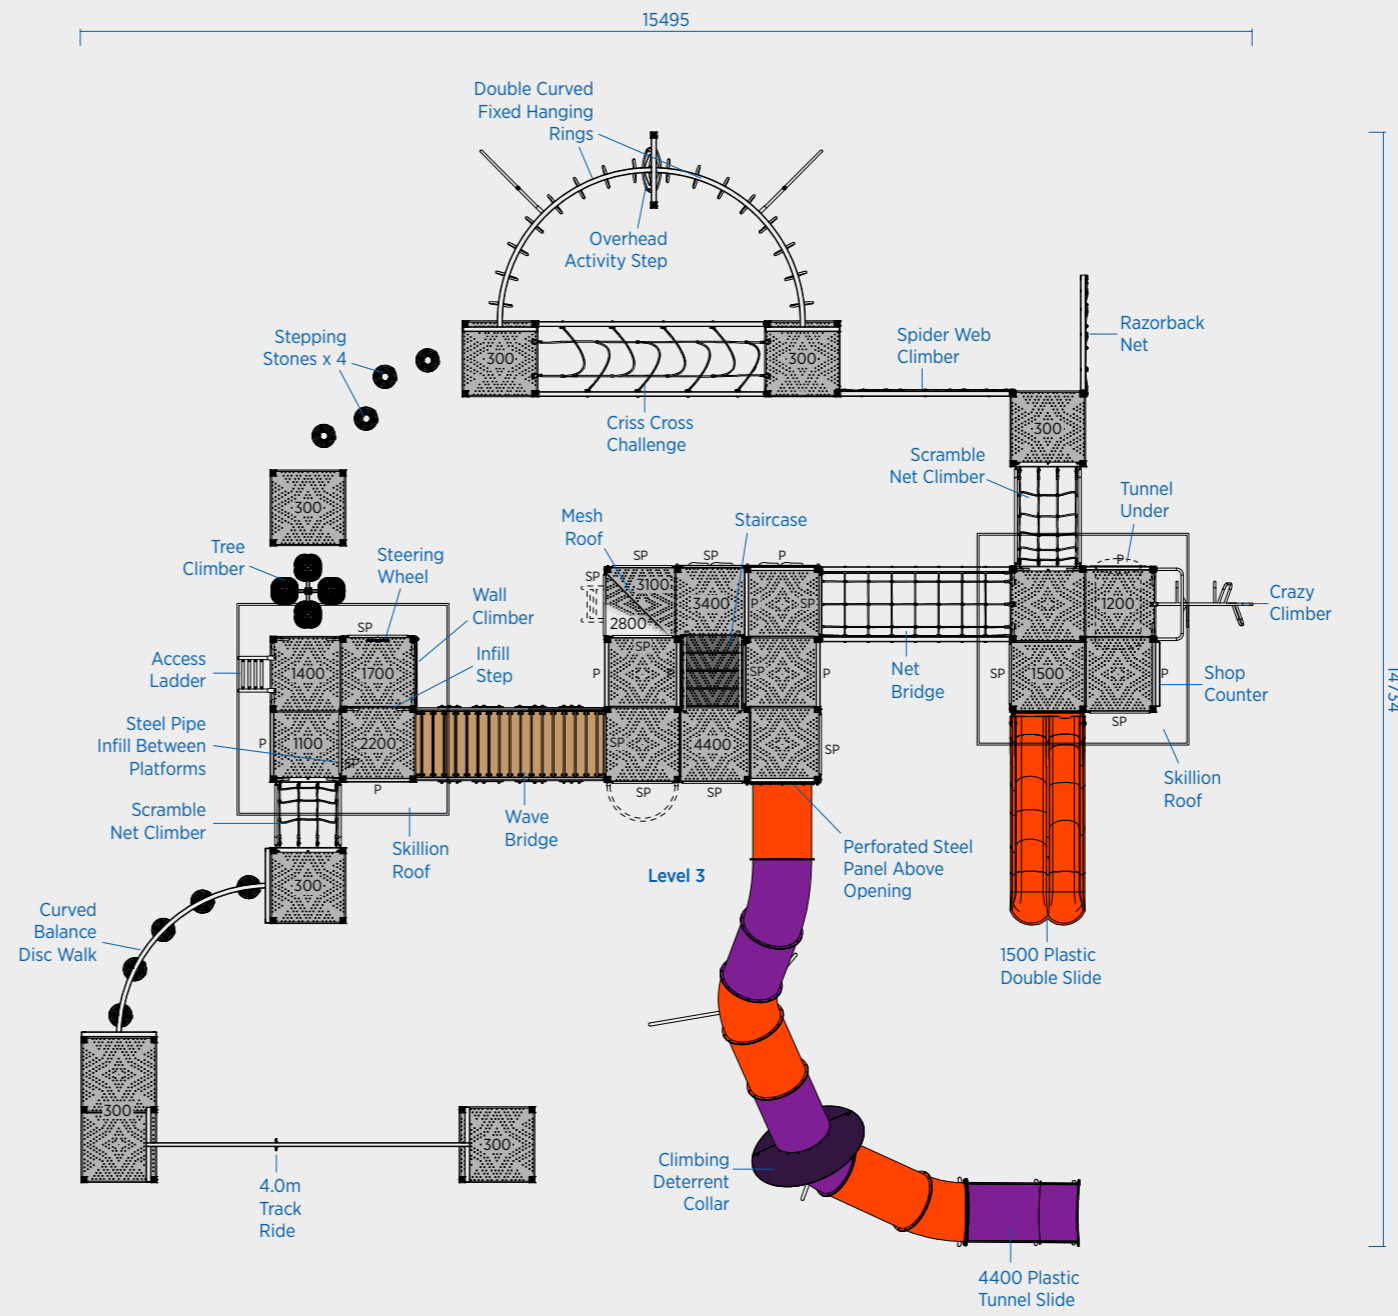

Plan and Concept © Adventure Play Equipment Pty. Ltd. 2023. Illustrations are schematic and do not represent actual equipment.

 Made in Australia

SCALE 1:100 0 1 2 3 4

SP Steel Pipe Panel
P Perforated Steel Panel