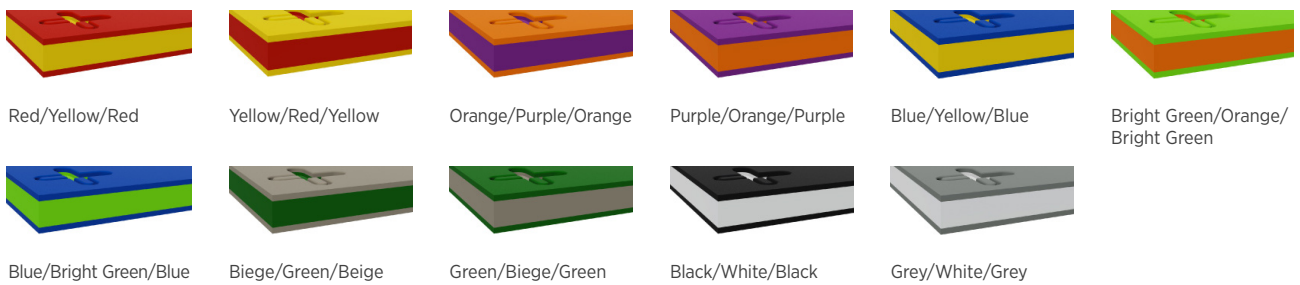

HDPE PLASTIC COLOURS

The most commonly available HDPE colours are shown below, however variations may apply from time to time.