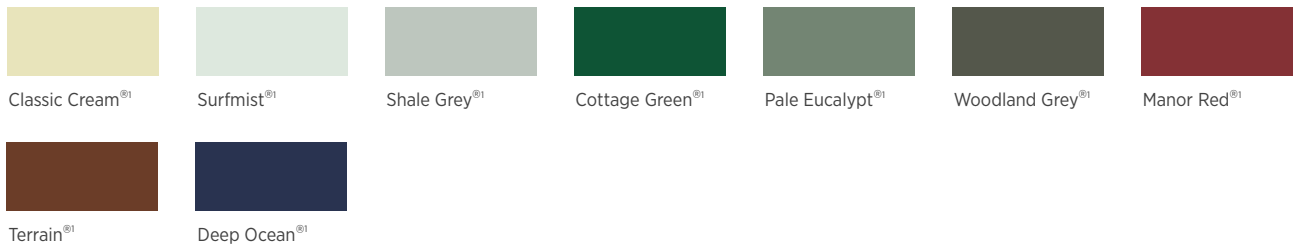

#### EARTH TONES THEME

Pale Eucalypt®

Terrain®

Doeskin

Wedgewood

#### OTHER POPULAR COLOURS

Deep Pool

Berry Grey

Metropolis Silver Glow

Hammersley Brown

Charcoal

Intensity® Storm

Intensity® Sunshine

APO Grey

Sable™ Core Ten™

## CORRUGATED SHEET COLOURS

Where a roof is constructed from corrugated sheet, Colorbond®BSL steel colours are available and a selection of the most popular colours is shown below.