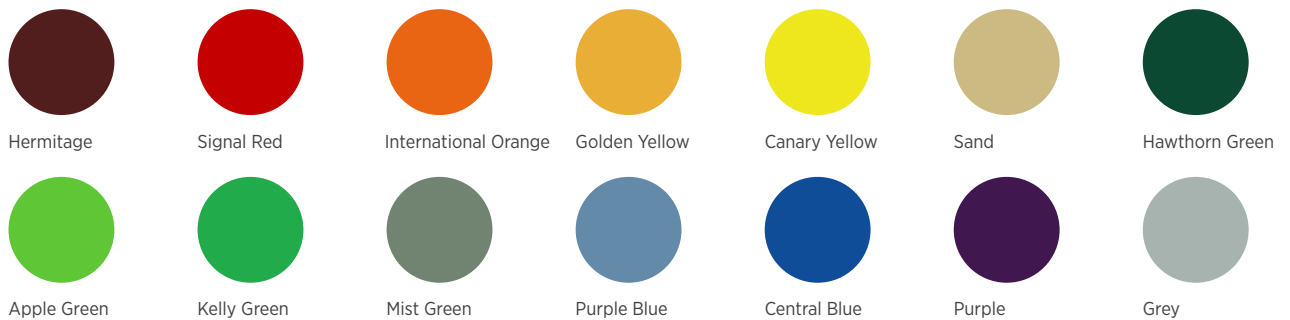

FIBREGLASS SLIDE COLOURS

Additional costs and extended lead times may apply to some colours, depending on current stock availability.