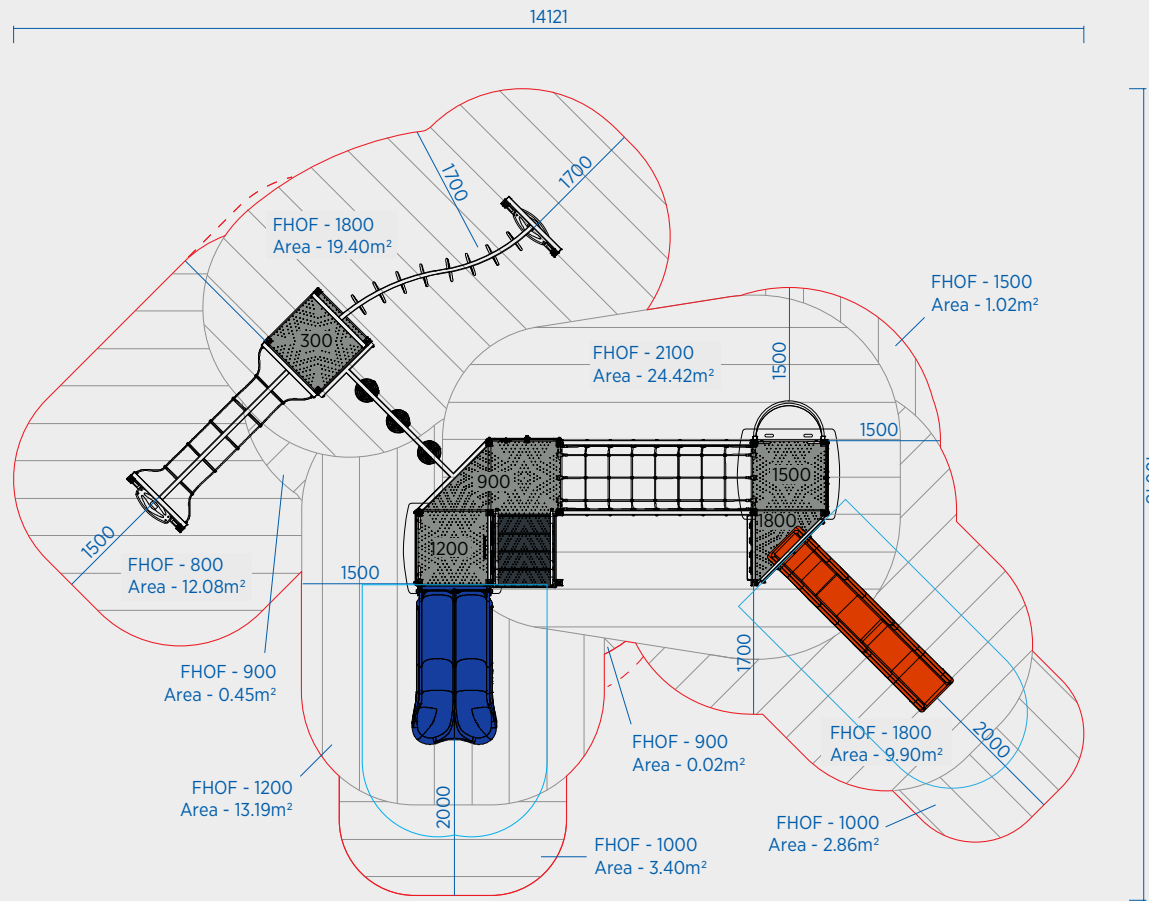

Plan and Concept: © Adventure Playgrounds Pty. Ltd. 2023. Illustrations are schematic only. Actual finishes may vary.

 Made in Australia

SCALE 1:100 0 1 2 3 4

• Plans and illustrations are schematic only, actual detail may vary.
Do not scale for dimensions. Allow 5% minimum additional clearance for site variations.

Plan and Concept © Adventure Playgrounds Pty. Ltd. 2023.

- Provide undersurfacing in accordance with AS 4422:2016. Mulch undersurfacing should be 200mm minimum compacted depth.

- Plans and illustrations are schematic only, actual details may vary. Do not scale for dimensions. Allow 5% minimum additional clearance for site variations.

- Falling Space: