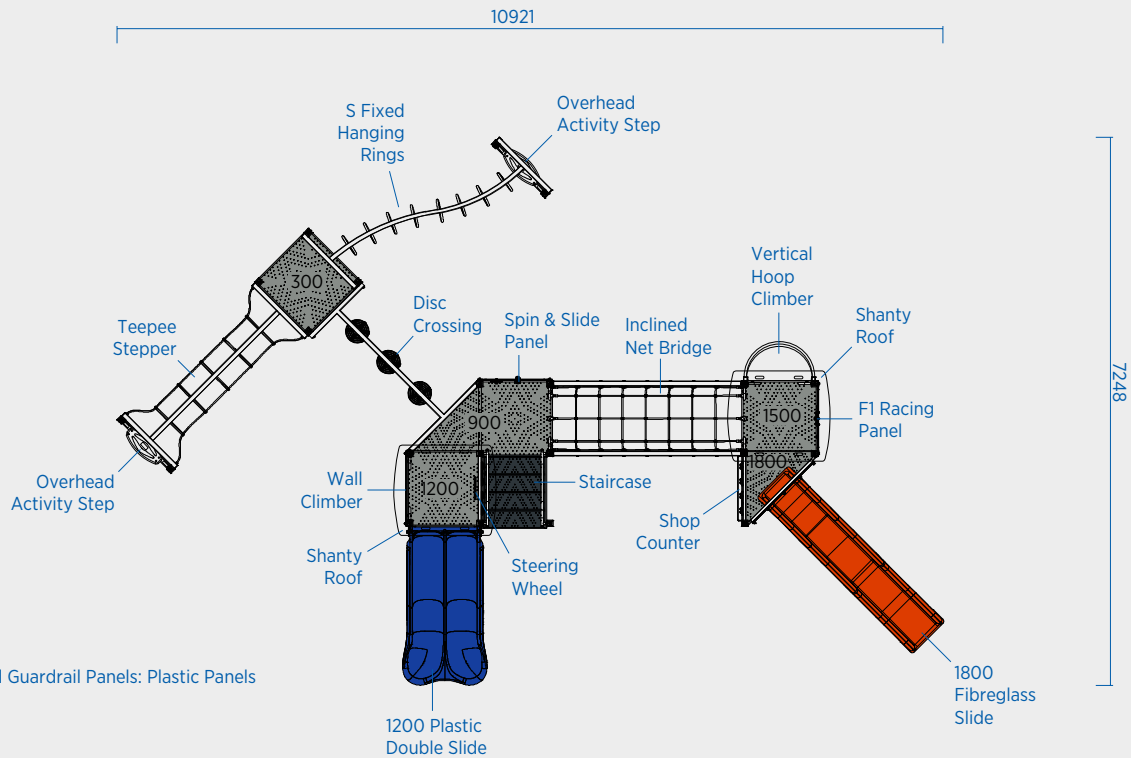

SCALE 1:100 0 1 2 3 4

• Plans and illustrations are schematic only, actual detail may vary.
Do not scale for dimensions. Allow 5% minimum additional clearance for site variations.

Plan and Concept © Adventure Playgrounds Pty. Ltd. 2023.