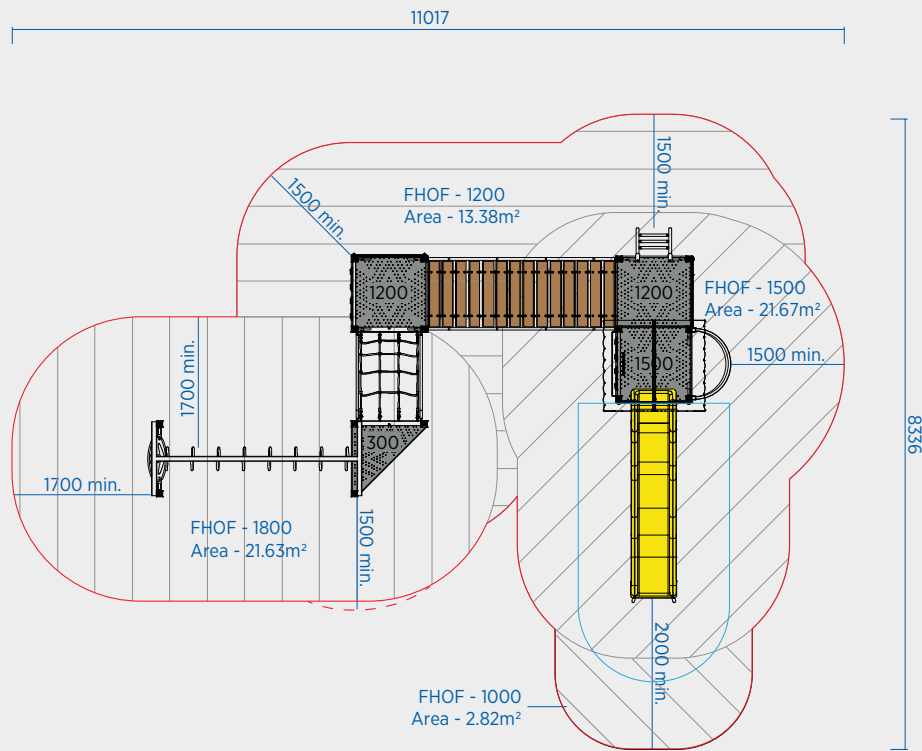

 Made in Australia

SCALE 0 1 2 3 4
1:100

• Plans and illustrations are schematic only, actual detail may vary.
Do not scale for dimensions. Allow 5% minimum additional clearance for site variations.

SCALE 1:100

- Provide undersurfacing in accordance with AS 4422:2016. Mulch undersurfacing should be 200mm minimum compacted depth.
- Plans and illustrations are schematic only, actual details may vary. Do not scale for dimensions. Allow 5% minimum additional clearance for site variations.
- Falling Space:
 - Minimum impact area as per AS 4685:2021
 - Required free space as per AS 4685:2021
 - - - Recommended clearance area