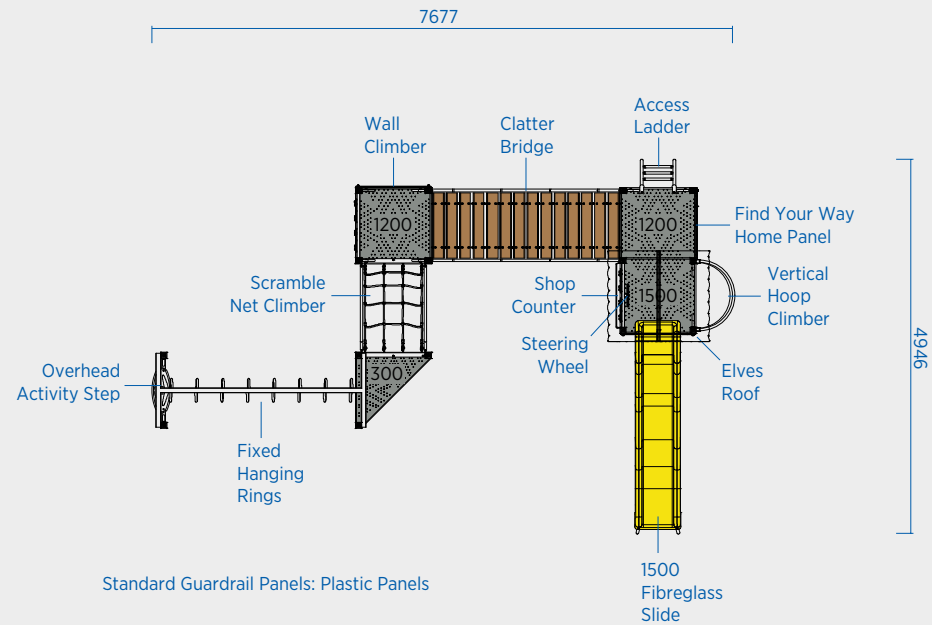

- Colours**
- Powder Coat**
Dark Violet
Intensity Flame
Intensity Moonlight
 - Corrugated Sheet**
N/A
 - Timber**
N/A
 - HDPE Plastic**
Red/Yellow/Red
Yellow/Red/Yellow
 - Wire Rope**
Red
 - Fibreglass Slide**
Canary Yellow
 - Rotomoulded Plastic**
N/A

 Made in Australia

SCALE 0 1 2 3 4
1:100

• Plans and illustrations are schematic only, actual detail may vary.
Do not scale for dimensions. Allow 5% minimum additional clearance for site variations.

SCALE 1:100

- Provide undersurfacing in accordance with AS 4422:2016. Mulch undersurfacing should be 200mm minimum compacted depth.
- Plans and illustrations are schematic only, actual details may vary. Do not scale for dimensions. Allow 5% minimum additional clearance for site variations.
- Falling Space:
 - Minimum impact area as per AS 4685:2021
 - Required free space as per AS 4685:2021
 - - - Recommended clearance area