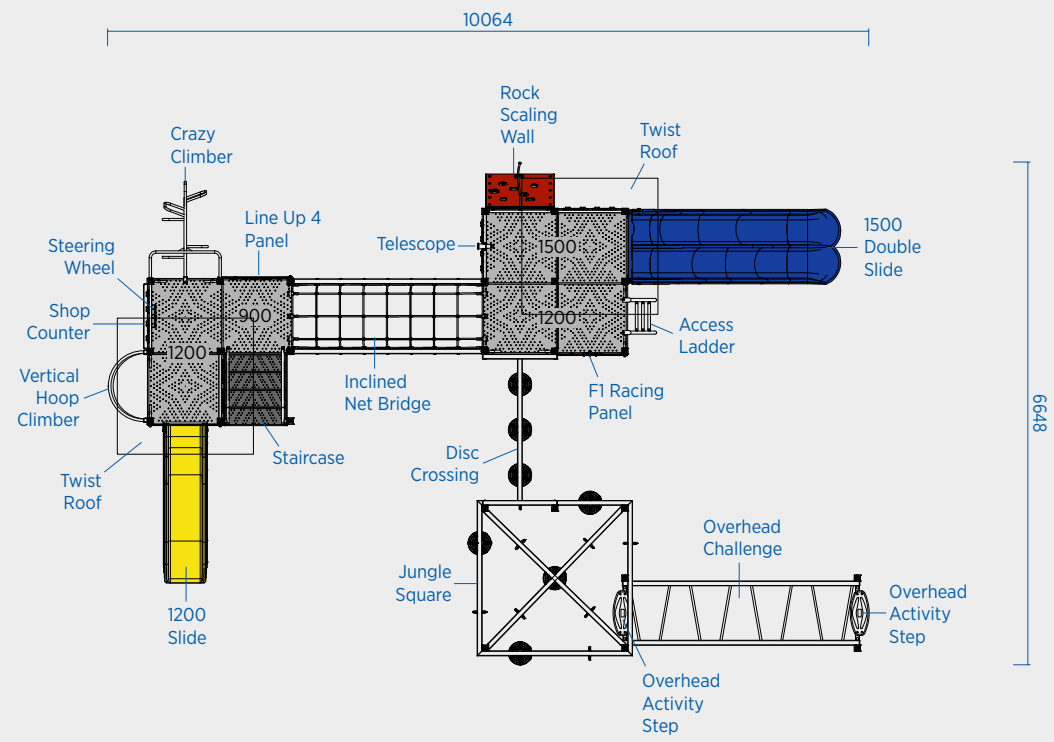

 Made in Australia

Plan and Concept © Adventure Playgrounds Pty. Ltd. 2023. Illustrations are schematic only, actual details may vary.

Standard Guardrail Panels: Plastic Panels

• Plans and illustrations are schematic only, actual detail may vary.
Do not scale for dimensions. Allow 5% minimum additional clearance for site variations.

SCALE 1:100 0 1 2 3 4

• Plans and illustrations are schematic only, actual detail may vary.
Do not scale for dimensions. Allow 5% minimum additional clearance for site variations.

Plan and Concept © Adventure Playgrounds Pty. Ltd. 2023.