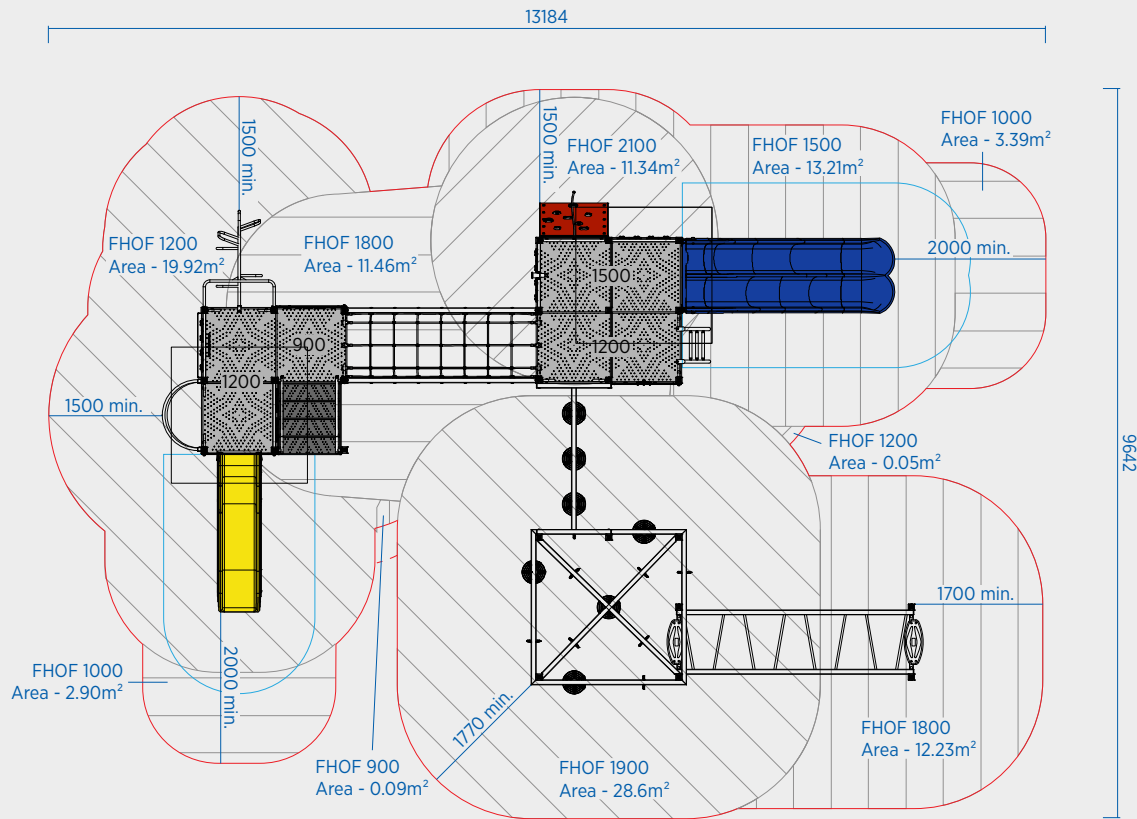

 Made in Australia

Plan and Concept © Adventure Playgrounds Pty. Ltd. 2023. Illustrations are schematic only, actual details may vary.

Standard Guardrail Panels: Plastic Panels

• Plans and illustrations are schematic only, actual detail may vary.
Do not scale for dimensions. Allow 5% minimum additional clearance for site variations.

SCALE 1:100 0 1 2 3 4

• Plans and illustrations are schematic only, actual detail may vary.
Do not scale for dimensions. Allow 5% minimum additional clearance for site variations.

Plan and Concept © Adventure Playgrounds Pty. Ltd. 2023.