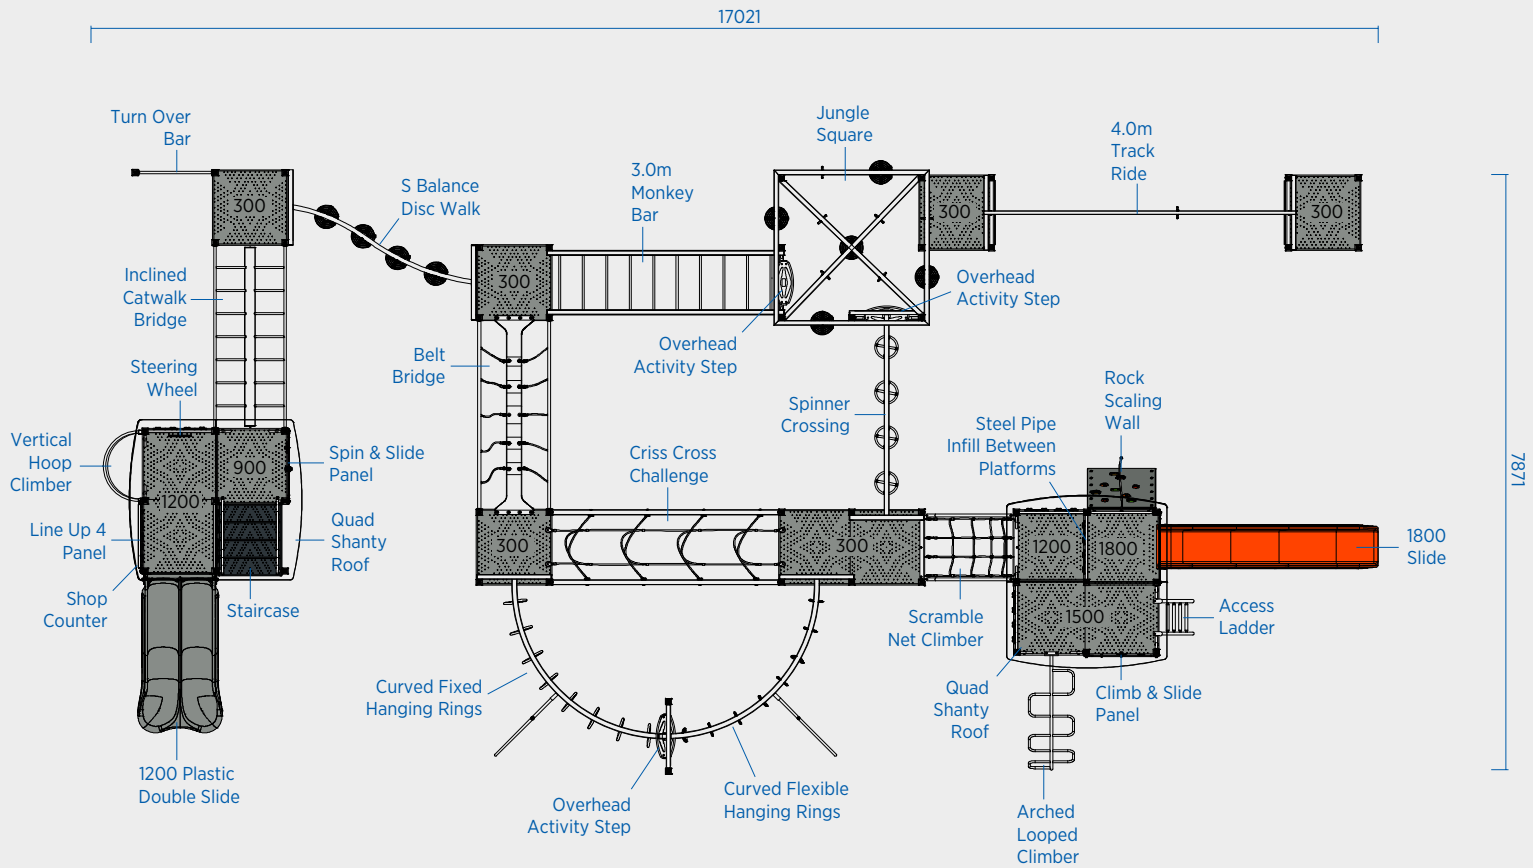

 Made in Australia

Plan and Concept © Adventure Playgrounds Pty. Ltd. 2023. Illustrations are schematic only for your information only.

Standard Guardrail Panels: Plastic Panels

SCALE 1:100 0 1 2 3 4

• Plans and illustrations are schematic only, actual detail may vary.
Do not scale for dimensions. Allow 5% minimum additional clearance for site variations.