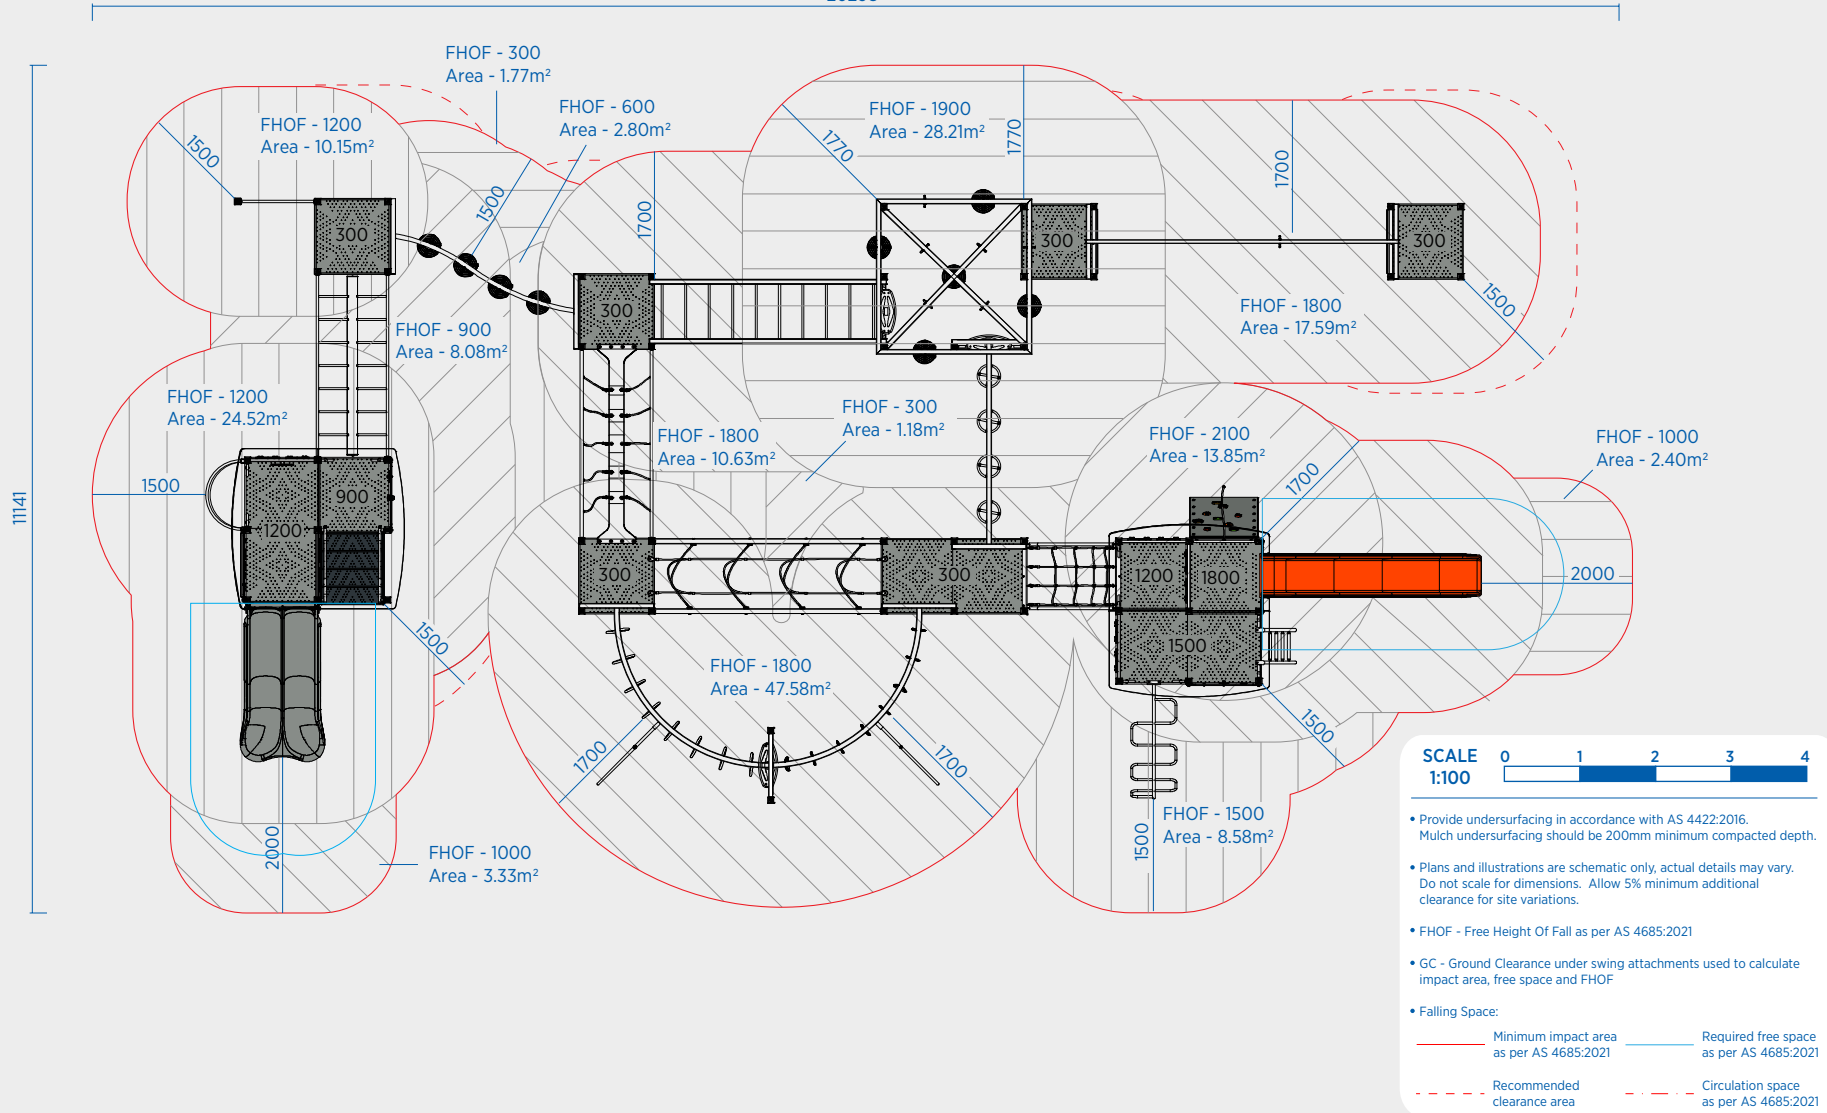

Plan and Concept © Adventure Playgrounds Pty. Ltd. 2023.