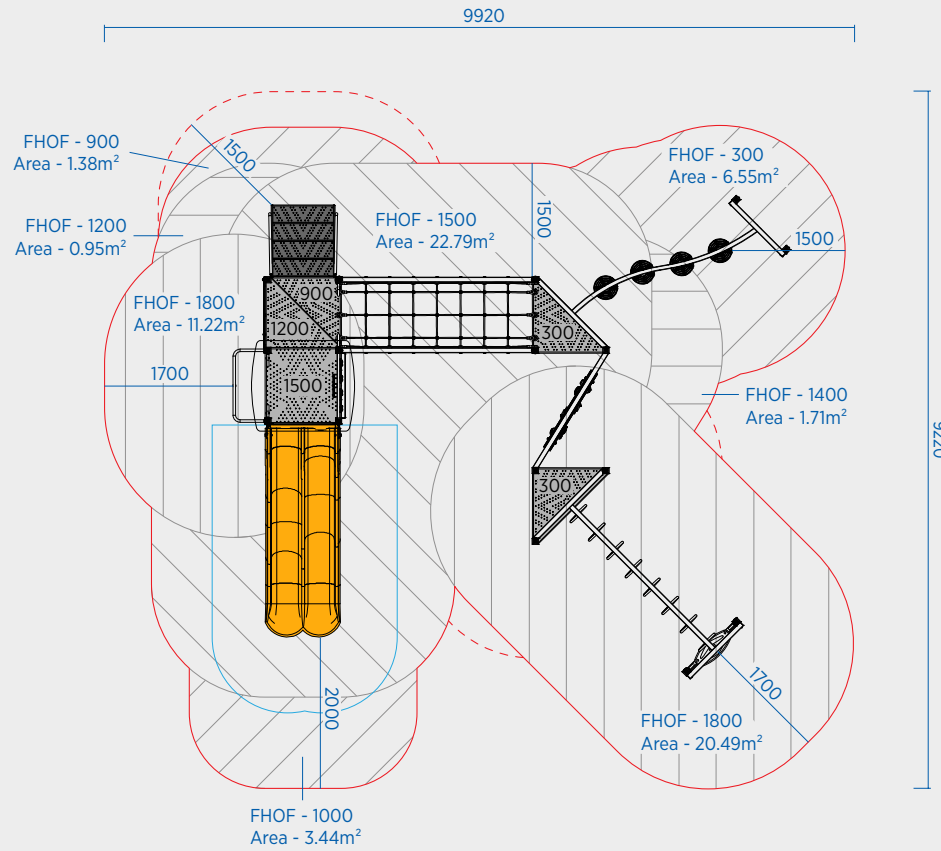

 Made in Australia

Plan and Concept © Adventure Playgrounds Pty. Ltd. 2023. All rights reserved. This is a digital illustration. Actual equipment may vary.

 Made in Australia

SCALE 0 1 2 3 4  
1:100

• Plans and illustrations are schematic only, actual detail may vary.  
Do not scale for dimensions. Allow 5% minimum additional clearance for site variations.

SCALE 0 1 2 3 4  
1:100

• Plans and illustrations are schematic only, actual detail may vary.  
Do not scale for dimensions. Allow 5% minimum additional clearance for site variations.

Plan and Concept © Adventure Playgrounds Pty. Ltd. 2023.