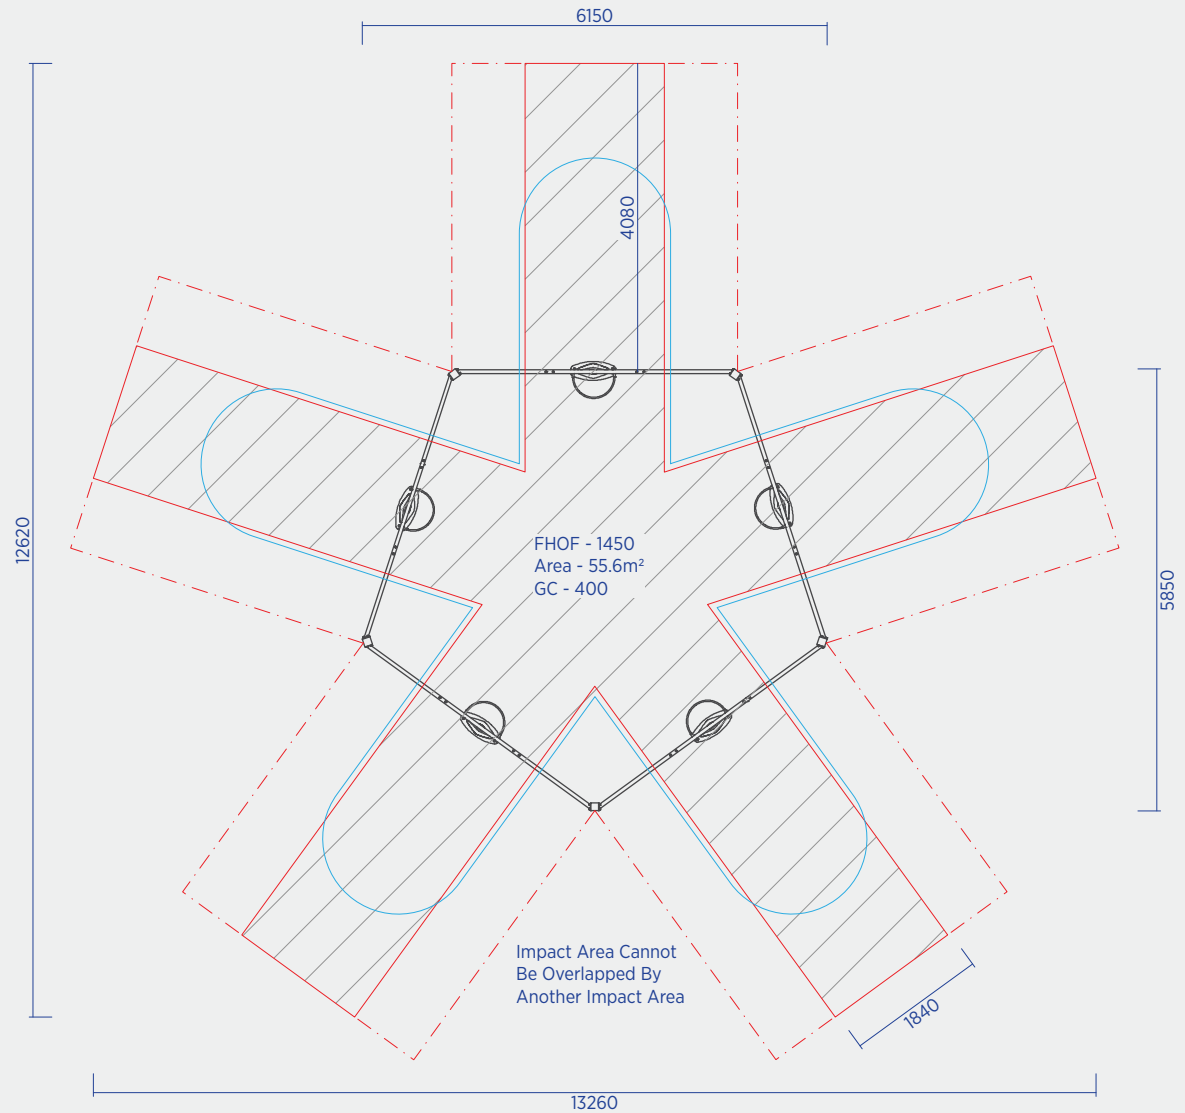

Powder Coat Colours
Charcoal
Intensity Leaf
Dark Violet

 **Made in Australia**

Plan and Concept © Adventure Playgrounds Pty. Ltd. 2021. Illustrations are schematic only. Actual colours may vary.

SCALE 0 1 2 3 4
1:100

- Provide undersurfacing in accordance with AS 4422:2016. Mulch undersurfacing should be 200mm minimum compacted depth.
- Plans and illustrations are schematic only, actual details may vary. Do not scale for dimensions. Allow 5% minimum additional clearance for site variations.
- FHOF - Free Height Of Fall as per AS 4685:2021
- GC - Ground Clearance under swing attachments used to calculate impact area, free space and FHOF
- Falling Space:
 - Minimum impact area as per AS 4685:2021
 - Required free space as per AS 4685:2021
 - Recommended clearance area
 - Circulation space as per AS 4685:2021

Plan and Concept © Adventure Playgrounds Pty. Ltd. 2021. Illustrations are schematic only, actual details may vary.