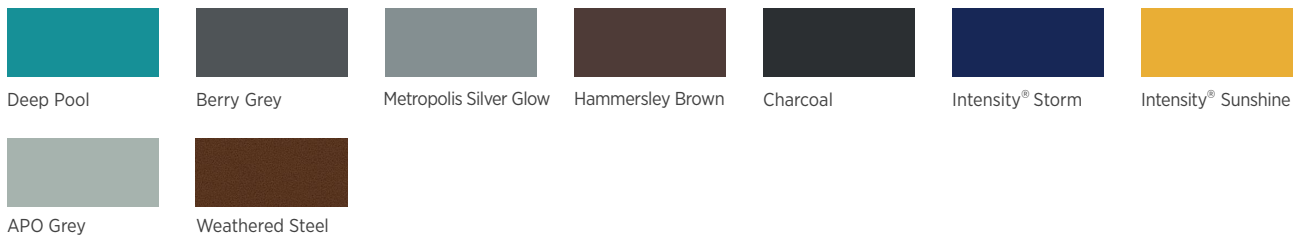

OTHER POPULAR COLOURS