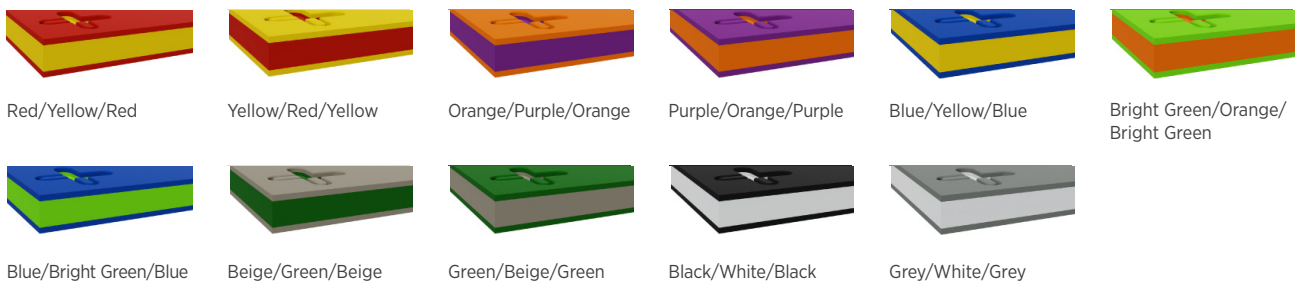

#### EARTH TONES THEME

# WIRE ROPE COLOURS

Additional costs and extended lead times may apply to some colours, depending on current stock availability.

Red

Blue

Bright Green

Olive Green

Black

Yellow