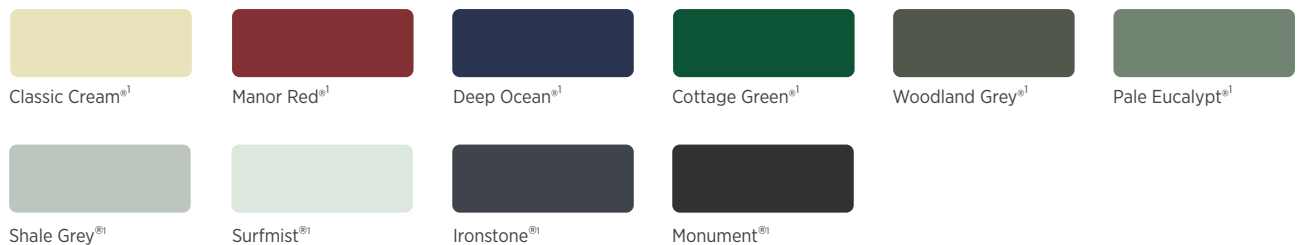

## Colour Range

The selection of colours for play equipment is an important part of the design process, and should take into account the proposed user group and the surrounding environment. Starting with the powder coat colours of the main elements as a basis, coordinating colours for other accessories can be selected as shown below. Please note that all steel and aluminium platforms are supplied in APO Grey Scylla (light grey) and all steel staircases in Notre Dame Scylla (dark grey). Powder coat colours can be grouped into specific colour themes and the combinations possible are extensive. Specific complete colour schemes are also available for review on request.

### POWDER COAT COLOURS

The colours below have been selected because they are popular in outdoor playground equipment applications. However, a large range of powder coat colours is available, although in some cases additional lead times and costs may be involved. It is most important to recognise that all colours fade over time, but that bright, bold or strong colours will show most noticeably (especially reds). When selecting colours (including our standard colours) please consider the effect of fading on the long term appearance of your playground as colour variations are not covered under powder coating warranties.

### CORRUGATED SHEET COLOURS

Where a roof is constructed from corrugated sheet, Colorbond®BSL steel colours are available and a selection of the most popular colours is shown below.

## WIRE ROPE COLOURS

Yellow

Burnt Orange

Red

Violet

Blue

Olive Green

Bright Green